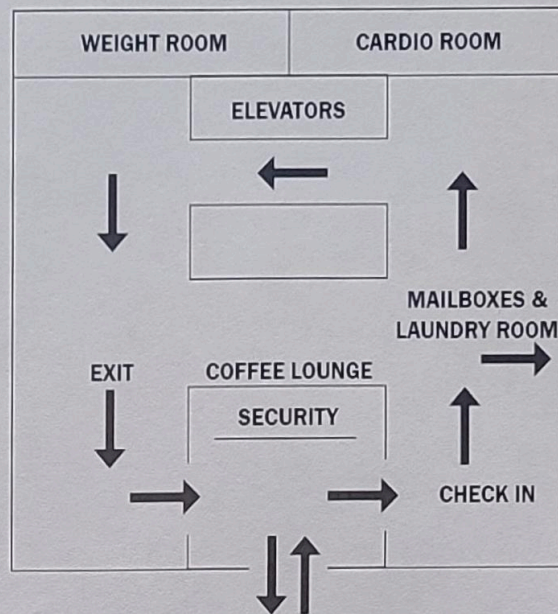

THE DWIGHT

Thank you for visiting The Dwight residence center!
Our student ambassadors are stationed throughout the building
to direct you and answer any questions you may have.

1st Floor Lobby

24-hour Security
Coffee and vending machines
Laundry room
Mail room
Cardio and Weight rooms

Suites, Sky Lounge, and More!

For the safety of our student residents, please only visit floors 1, 3, 4, 11, and 12
and only the designated areas listed below. There's a lot to see!

Make a left! When you exit the elevators on any floor, your destinations will be on the left.

3rd Floor

Suite 309
2 bedroom, 2 bath, 4-person apartment

11th Floor

Sky Lounge

4th Floor

Suite 403
4 bedroom, 2 bath, 4-person apartment

12th Floor

Graffiti Room
Study Room and Music Studio